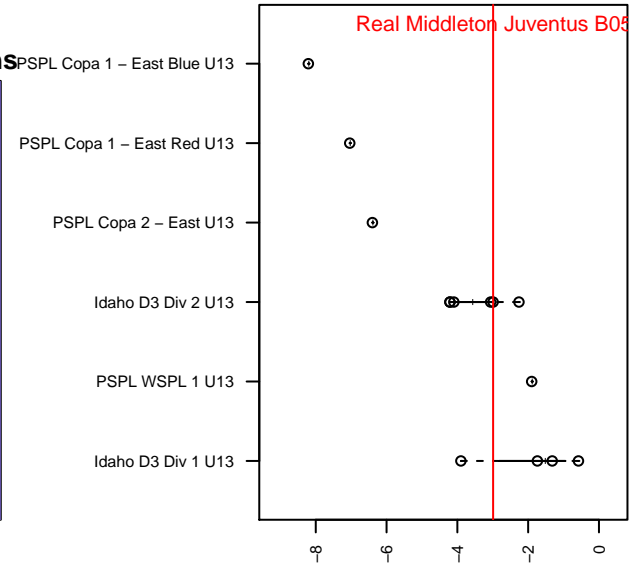

Real Middleton Juventus B05

Middleton, ID
 B05 total strength=990
 attack=3.55 defense=1.05
 fall league = Idaho D3 Div 2 U13

alt names used:
 REAL MIDDLETON CF JUVENTUS
 REAL MIDDLETON CF JUVENTUS

Venues played:
 2016 Spr Idaho D3 U12 South
 2017 Idaho D3 Division 2 U13

Real Middleton Juventus B05
 Dots are actual minus expected GF (blue circles) and GA (red triangles).
 Blue line is smoothed change in attack strength. Red is smoothed change in defense strength.

**attack and defense variance (black dot)
relative to other teams
and top 10 in region**

**attack and defense rating
relative to others at age
and all opponents in last 13 months**

Performance relative to 13 month average

Performance relative to 13 month average

date	home		away		venue	pred.home	pred.away
2017-09-30	Real Middleton Juventus B05	4	Idaho Rush Nero B05	2	2017 Idaho D3 Division 2 U13	2.38	2.27
2017-09-23	MSC Gold B05	4	Real Middleton Juventus B05	6	2017 Idaho D3 Division 2 U13	2.68	6.09
2017-09-23	Real Middleton Juventus B05	1	FC Nova Red B05	2	2017 Idaho D3 Division 2 U13	3.29	1.40
2017-09-16	Boise Nationals Timbers Red B05	0	Real Middleton Juventus B05	5	2017 Idaho D3 Division 2 U13	2.66	4.92
2017-08-26	Canyon Optimist Inferno B05	4	Real Middleton Juventus B05	4	2017 Idaho D3 Division 2 U13	2.38	1.46
2017-04-29	Twin Falls Rapids B05	3	Real Middleton Juventus B05	8	2016 Spr Idaho D3 U12 South	2.43	3.80
2017-04-27	MSC Newman B05	0	Real Middleton Juventus B05	0	2016 Spr Idaho D3 U12 South	1.43	3.10
2017-04-22	Sun Valley Blue B05	2	Real Middleton Juventus B05	1	2016 Spr Idaho D3 U12 South	2.09	1.34
2017-04-15	UC United B05	1	Real Middleton Juventus B05	7	2016 Spr Idaho D3 U12 South	0.66	9.65